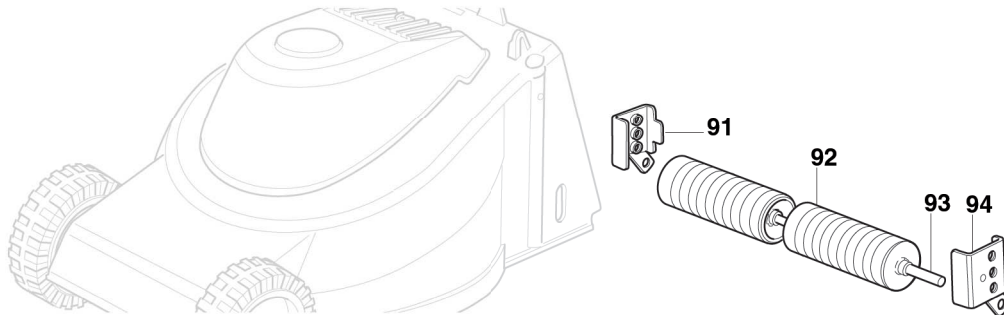

K 350

2008

121a.0

1 / 1

POS.	CODE	Q.TY	DESCRIZIONE	DESCRIPTION	DESCRIPTION	BESCHREIBUNG	REMARKS
91	81005097/1	1	SUPPORTO RUOTA DX	SUPPORT, R WHEEL	SUPPORT ROUE DROIT	HALTER, RAD R	
92	22670010/1	2	ROLLER	ROLLER	ROLLER	ROLLER	
93	22519807/0	1	PERNO	PIN	PIVOT	BOLZEN	
94	81005099/1	1	SUPPORTO RUOTA SX	SUPPORT, L WHEEL	SUPPORT, G ROUE	HALTER, RAD LINKER